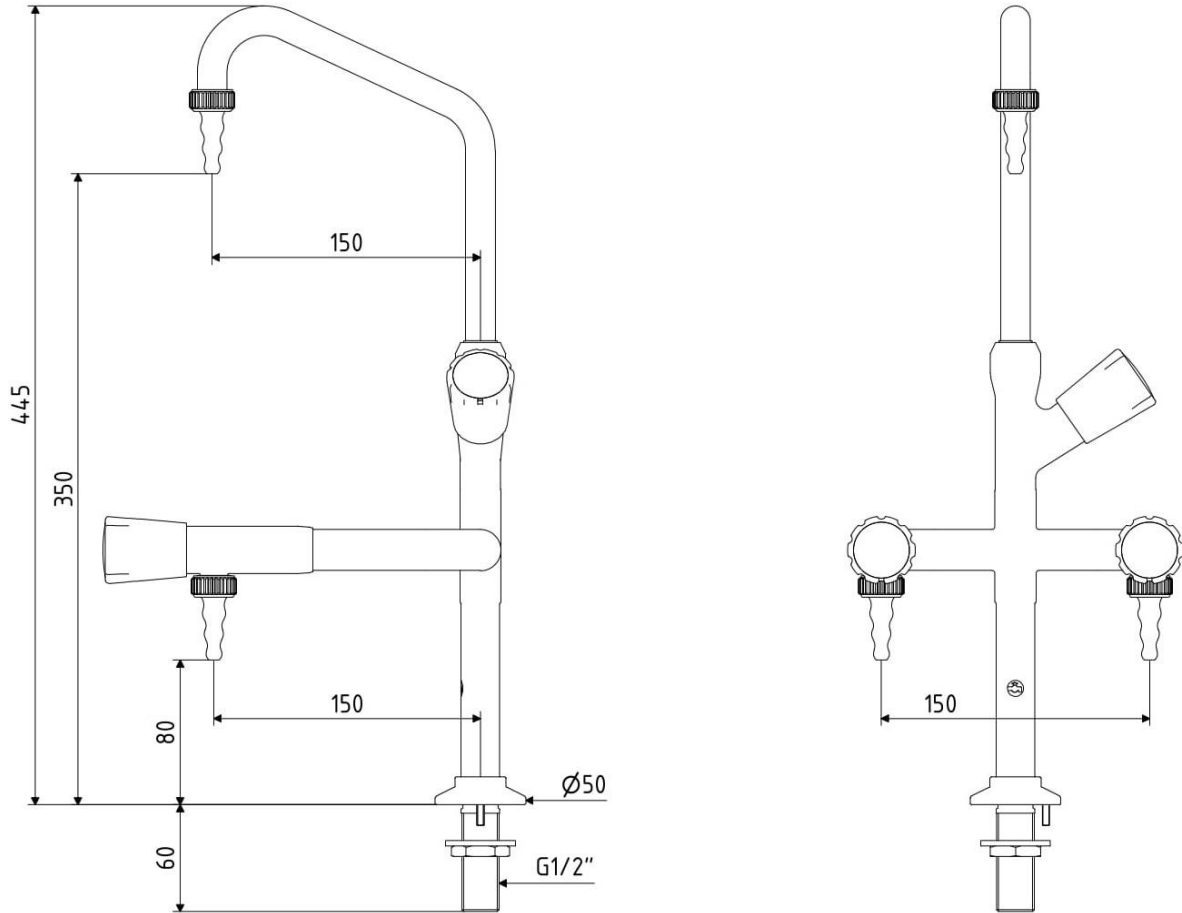

ARBOLES UK LTD

LABORATORY TAPS, SAFETY SHOWERS AND EYE WASHES

ARBOLES UK LTD

Unit 56 • Flexspace Business Centre • Manchester Road • Bolton • BL3 2NZ T: 0044 (0)1204 388814 F: 0044 (0)1204 388813

sales@arboles.co.uk www.arboles.co.uk