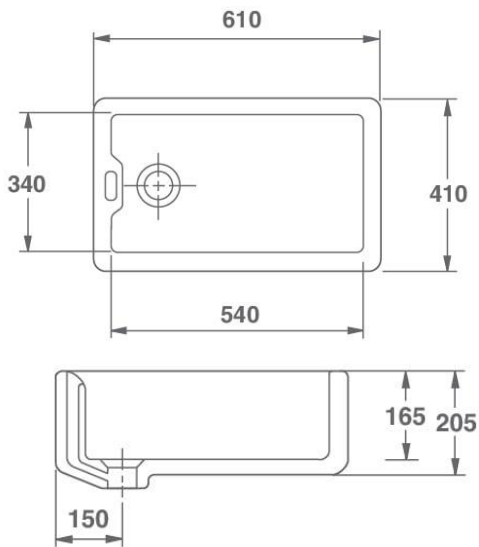

Weir overflow.

1.5" Centre end waste outlet.

Product Code: BS0100010

Dimensions:

460, 380, 205, 390, 310, 165 (mm)

Weight: 32kg

Product Code: BS0200010

Dimensions:

535, 410, 205, 465, 340, 165 (mm)

Weight: 38 kg

Product Code: BS0300010

Dimensions:

610, 410, 205, 540, 340, 165 (mm)

Weight: 42 kg

Product Code: BS0400010

Dimensions:

610, 410, 255, 540, 340, 220 (mm)

Weight: 51 kg

Product Code: BS0800010

Dimensions:

595, 460, 255, 540, 380, 220 (mm)

Weight: 55 kg

Product Code: BS0600010

Dimensions:

760, 460, 255, 690, 380, 220 (mm)

Weight: 63 kg

Product Code: BS0700010**Dimensions:**

915, 460, 255, 840, 380, 220 (mm)

Weight: 72 kg

Caring for your sink:

To keep your investment looking at it's best, we recommend it to be cleaned on a daily basis using a soft sponge or cloth and a non-abrasive cleaning product. A simple solution of soap and water generally does an excellent job.