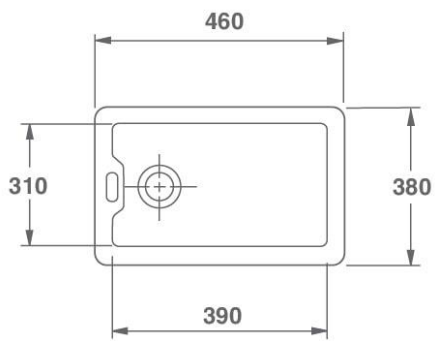

Weir overflow.

1.5" Centre end waste outlet.

Product Code: BS0100010

Dimensions:

460, 380, 205, 390, 310, 165 (mm)

Weight: 32kg

Product Code: BS0200010

Dimensions:

535, 410, 205, 465, 340, 165 (mm)

Weight: 38 kg

Product Code: BS0300010

Dimensions:

610, 410, 205, 540, 340, 165 (mm)

Weight: 42 kg

Product Code: BS0400010

Dimensions:

610, 410, 255, 540, 340, 220 (mm)

Weight: 51 kg

Product Code: BS0800010

Dimensions:

595, 460, 255, 540, 380, 220 (mm)

Weight: 55 kg

Product Code: BS0600010

Dimensions:

760, 460, 255, 690, 380, 220 (mm)

Weight: 63 kg

Product Code: BS0700010**Dimensions:**

915, 460, 255, 840, 380, 220 (mm)

Weight: 72 kg

Caring for your sink:

To keep your investment looking at it's best, we recommend it to be cleaned on a daily basis using a soft sponge or cloth and a non-abrasive cleaning product. A simple solution of soap and water generally does an excellent job.