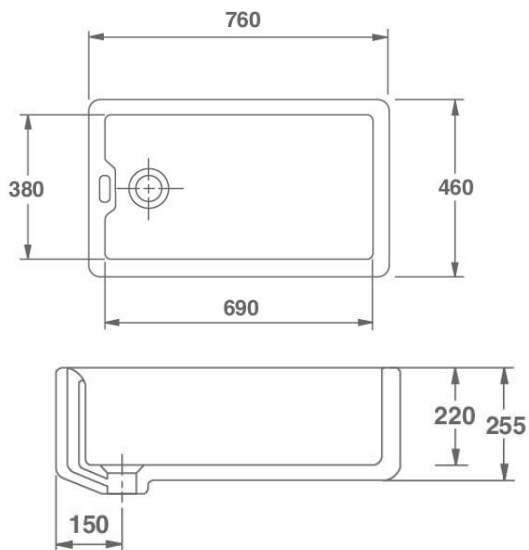

Weir overflow.

1.5" Centre end waste outlet.

Product Code: BS0100010

Dimensions:

460, 380, 205, 390, 310, 165 (mm)

Weight: 32kg

Product Code: BS0200010

Dimensions:

535, 410, 205, 465, 340, 165 (mm)

Weight: 38 kg

Product Code: BS0300010

Dimensions:

610, 410, 205, 540, 340, 165 (mm)

Weight: 42 kg

Product Code: BS0400010

Dimensions:

610, 410, 255, 540, 340, 220 (mm)

Weight: 51 kg

Product Code: BS0800010

Dimensions:

595, 460, 255, 540, 380, 220 (mm)

Weight: 55 kg

Product Code: BS0600010

Dimensions:

760, 460, 255, 690, 380, 220 (mm)

Weight: 63 kg

Product Code: BS0700010**Dimensions:**

915, 460, 255, 840, 380, 220 (mm)

Weight: 72 kg

Caring for your sink:

To keep your investment looking at it's best, we recommend it to be cleaned on a daily basis using a soft sponge or cloth and a non-abrasive cleaning product. A simple solution of soap and water generally does an excellent job.