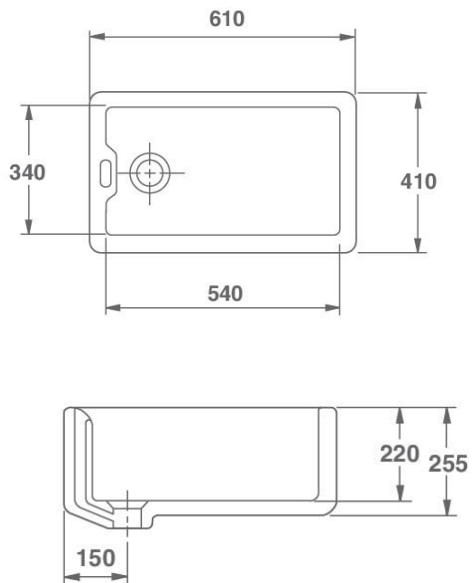

Weir overflow.

1.5" Centre end waste outlet.

Product Code: BS0100010

Dimensions:

460, 380, 205, 390, 310, 165 (mm)

Weight: 32kg

Product Code: BS0200010

Dimensions:

535, 410, 205, 465, 340, 165 (mm)

Weight: 38 kg

Product Code: BS0300010

Dimensions:

610, 410, 205, 540, 340, 165 (mm)

Weight: 42 kg

Product Code: BS0400010

Dimensions:

610, 410, 255, 540, 340, 220 (mm)

Weight: 51 kg

Product Code: BS0800010

Dimensions:

595, 460, 255, 540, 380, 220 (mm)

Weight: 55 kg

Product Code: BS0600010

Dimensions:

760, 460, 255, 690, 380, 220 (mm)

Weight: 63 kg

Product Code: BS0700010**Dimensions:**

915, 460, 255, 840, 380, 220 (mm)

Weight: 72 kg

Caring for your sink:

To keep your investment looking at it's best, we recommend it to be cleaned on a daily basis using a soft sponge or cloth and a non-abrasive cleaning product. A simple solution of soap and water generally does an excellent job.