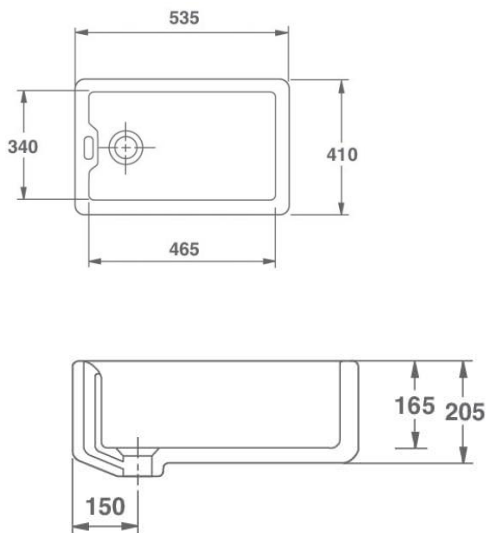

Weir overflow.

1.5" Centre end waste outlet.

Product Code: BS0100010

Dimensions:

460, 380, 205, 390, 310, 165 (mm)

Weight: 32kg

Product Code: BS0200010

Dimensions:

535, 410, 205, 465, 340, 165 (mm)

Weight: 38 kg

Product Code: BS0300010

Dimensions:

610, 410, 205, 540, 340, 165 (mm)

Weight: 42 kg

Product Code: BS0400010

Dimensions:

610, 410, 255, 540, 340, 220 (mm)

Weight: 51 kg

Product Code: BS0800010

Dimensions:

595, 460, 255, 540, 380, 220 (mm)

Weight: 55 kg

Product Code: BS0600010

Dimensions:

760, 460, 255, 690, 380, 220 (mm)

Weight: 63 kg

Product Code: BS0700010**Dimensions:**

915, 460, 255, 840, 380, 220 (mm)

Weight: 72 kg

Caring for your sink:

To keep your investment looking at it's best, we recommend it to be cleaned on a daily basis using a soft sponge or cloth and a non-abrasive cleaning product. A simple solution of soap and water generally does an excellent job.