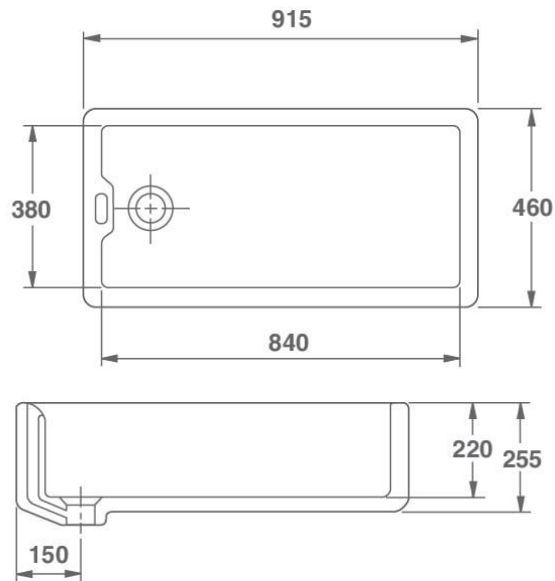

Weir overflow.

1.5" Centre end waste outlet.

Product Code: BS0100010

Dimensions:

460, 380, 205, 390, 310, 165 (mm)

Weight: 32kg

Product Code: BS0200010

Dimensions:

535, 410, 205, 465, 340, 165 (mm)

Weight: 38 kg

Product Code: BS0300010

Dimensions:

610, 410, 205, 540, 340, 165 (mm)

Weight: 42 kg

Product Code: BS0400010

Dimensions:

610, 410, 255, 540, 340, 220 (mm)

Weight: 51 kg

Product Code: BS0800010

Dimensions:

595, 460, 255, 540, 380, 220 (mm)

Weight: 55 kg

Product Code: BS0600010

Dimensions:

760, 460, 255, 690, 380, 220 (mm)

Weight: 63 kg

Product Code: BS0700010**Dimensions:**

915, 460, 255, 840, 380, 220 (mm)

Weight: 72 kg

Caring for your sink:

To keep your investment looking at it's best, we recommend it to be cleaned on a daily basis using a soft sponge or cloth and a non-abrasive cleaning product. A simple solution of soap and water generally does an excellent job.