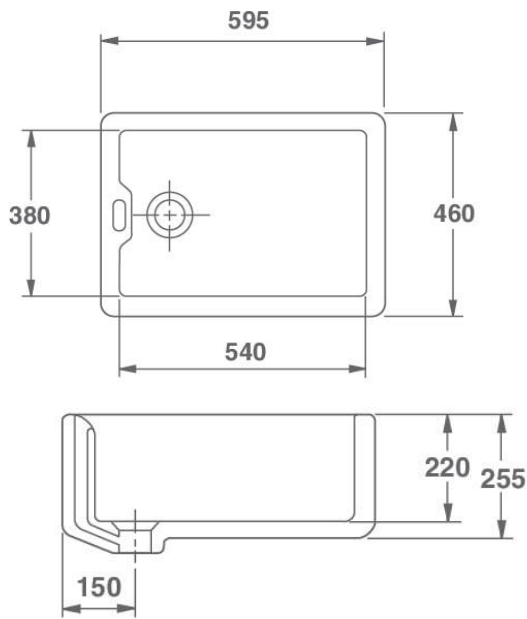

Weir overflow.

1.5" Centre end waste outlet.

Product Code: BS0100010

Dimensions:

460, 380, 205, 390, 310, 165 (mm)

Weight: 32kg

Product Code: BS0200010

Dimensions:

535, 410, 205, 465, 340, 165 (mm)

Weight: 38 kg

Product Code: BS0300010

Dimensions:

610, 410, 205, 540, 340, 165 (mm)

Weight: 42 kg

Product Code: BS0400010

Dimensions:

610, 410, 255, 540, 340, 220 (mm)

Weight: 51 kg

Product Code: BS0800010

Dimensions:

595, 460, 255, 540, 380, 220 (mm)

Weight: 55 kg

Product Code: BS0600010

Dimensions:

760, 460, 255, 690, 380, 220 (mm)

Weight: 63 kg

Product Code: BS0700010**Dimensions:**

915, 460, 255, 840, 380, 220 (mm)

Weight: 72 kg

Caring for your sink:

To keep your investment looking at it's best, we recommend it to be cleaned on a daily basis using a soft sponge or cloth and a non-abrasive cleaning product. A simple solution of soap and water generally does an excellent job.