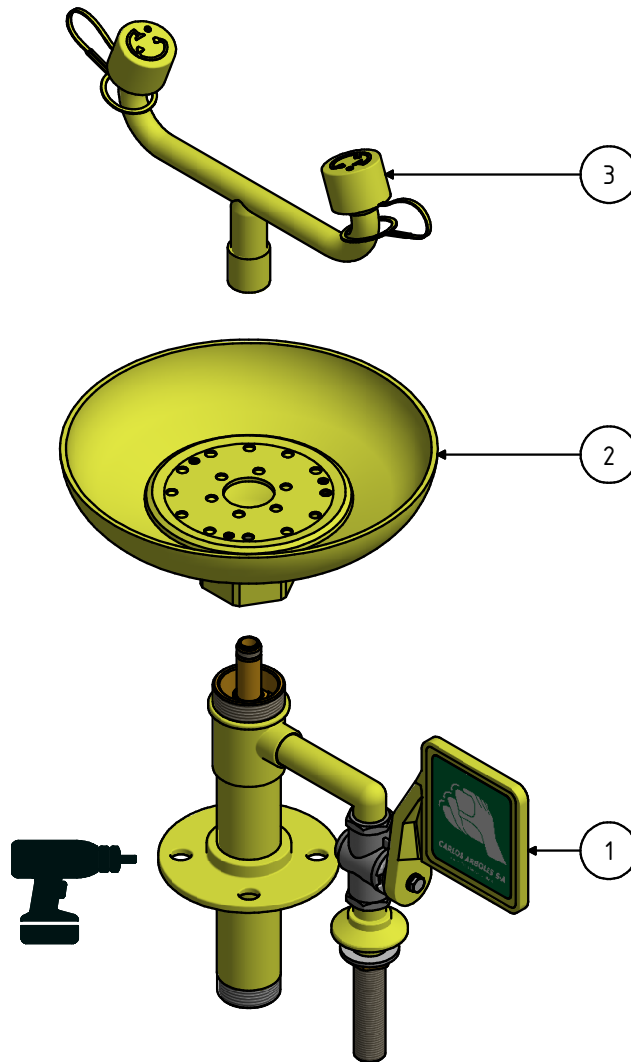

DIMENSIONS IN MILLIMETERS
 MAY VARY BY ±10mm

Product Dimensions

SIZE
 DIN A4

SCALE
 1:5

REF.
 2212

Bench Mounted Emergency Eyewash

 Sealant
 Tools to fasten

Item	Qty	Ref.	Descr.
1	1	180055	VALVE ASSEMBLY
2	1	190150	ABS BOWL
3	1	190136	EYE WASH 'BULL HORN' HEAD ASSEMBLY

<p>ARBOLES UK LTD</p> <p>Unit 56 · Flexspace Business Centre · Manchester Road · Bolton · BL3 2NZ</p> <p>T: +44 (0)1204 388814 F: +44 (0)1204 388813</p> <p>sales@arboles.co.uk www.arboles.co.uk</p>	DATE			
	October 2020			
Installation Diagram		SIZE DIN A4	SCALE 1:5	