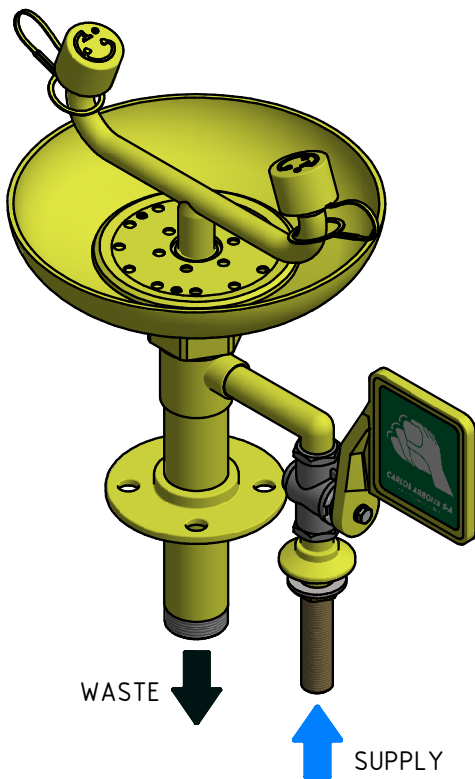

ARBOLES UK LTD

Unit 56 · Flexspace Business Centre · Manchester Road · Bolton · BL3 2NZ
T: +44 (0)1204 388814 F: +44 (0)1204 388813

sales@arboles.co.uk www.arboles.co.uk

DATE
October 2020

DIMENSIONS IN MILLIMETERS
MAY VARY BY ±10mm

Product Dimensions

SIZE
DIN A4

SCALE
1:5

REF.
2212

Bench Mounted Emergency Eyewash