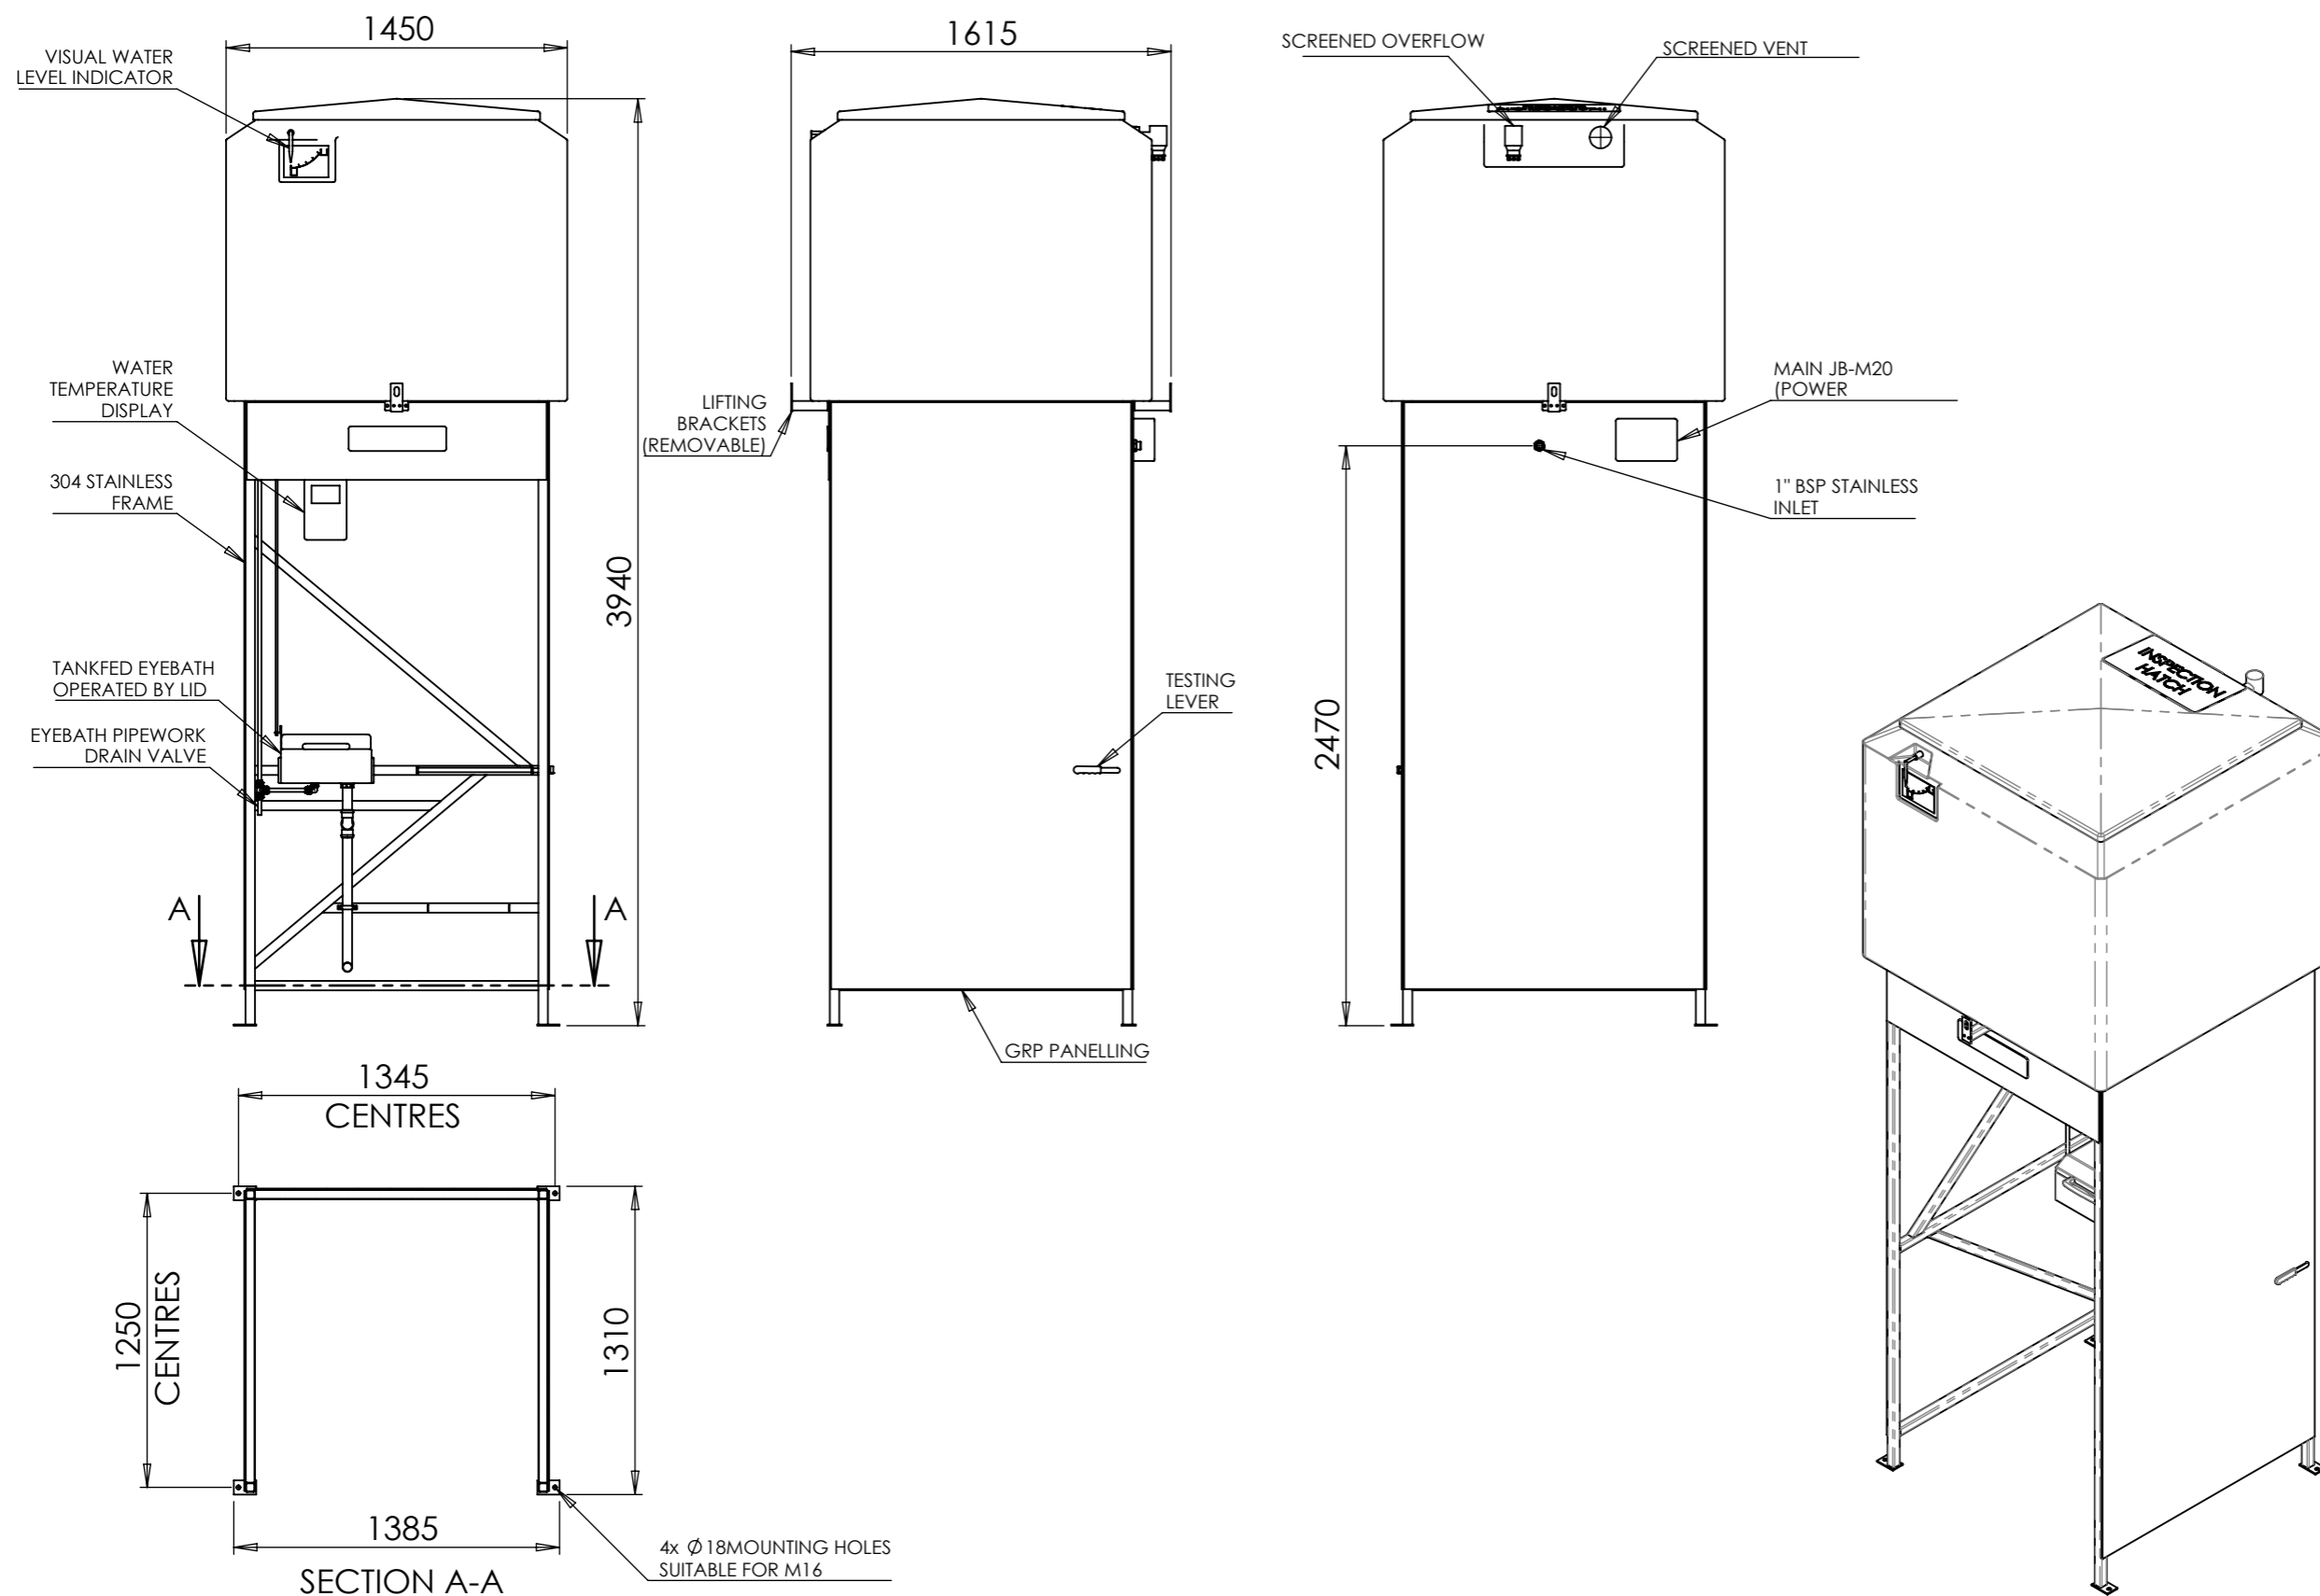

# 1500L TANK SHOWER

**MODEL: TS1500-P3**

Suitable for all climates and fully compliant with ANSI Z358.1-2014 and EN15154 standards, this tank shower guarantees over 15 minutes of tepid water without the need of a mains water supply. The unit is completely corrosion resistant and suitable for hazardous or non-hazardous environments. Comes with water heater with temperature display, water level indicator, testing lever, side and rear panelling, and tank-fed eyebath.

## KEY FEATURES

- Over 15 minutes tepid water
- Manufactured in house, in the UK
- Photoluminous pictorial signs
- One-piece insulated GRP header tank

 MADE IN  
BRITAIN

## TECHNICAL DETAILS

<b>CLASSIFICATION</b>	Non-hazardous
<b>POWER SUPPLY</b>	240V 1PH 50Hz
<b>WATER SUPPLY PRESSURE</b>	0.5 - 6 bar
<b>INLET CONNECTION</b>	1" BSPM
<b>SCREENED OVERFLOW</b>	40mm PVC-U
<b>SHOWER FLOW RATE</b>	76lpm
<b>EYEBATH FLOW RATE</b>	Min 1.5lpm
<b>BALL FLOAT VALVES for quick refill</b>	2 x 3/4" stainless valves with 6" plastic floats
<b>SHOWER OPERATION</b>	Panic bar
<b>EYEBATH OPERATION</b>	Lift lid
<b>SIGNAGE</b>	Self-adhesive photoluminous pictorial sign
<b>WATER HEATER</b>	2.5Kw (Stat set at 18°C)

## MATERIAL DETAILS

<b>HEADER TANK</b>	1500L yellow insulated GRP
<b>HEADER TANK LID</b>	White insulated GRP
<b>SHOWER FRAME</b>	304 stainless steel
<b>OPERATING VALVES</b>	Stainless steel
<b>SHOWER ROSE</b>	Yellow - ABS
<b>PANIC BAR/TESTING LEVER</b>	Stainless steel (powder coated red for high visibility)
<b>PANELLING</b>	Side & rear - green GRP
<b>EYEBATH</b>	Yellow GRP + 2 low pressure nozzles