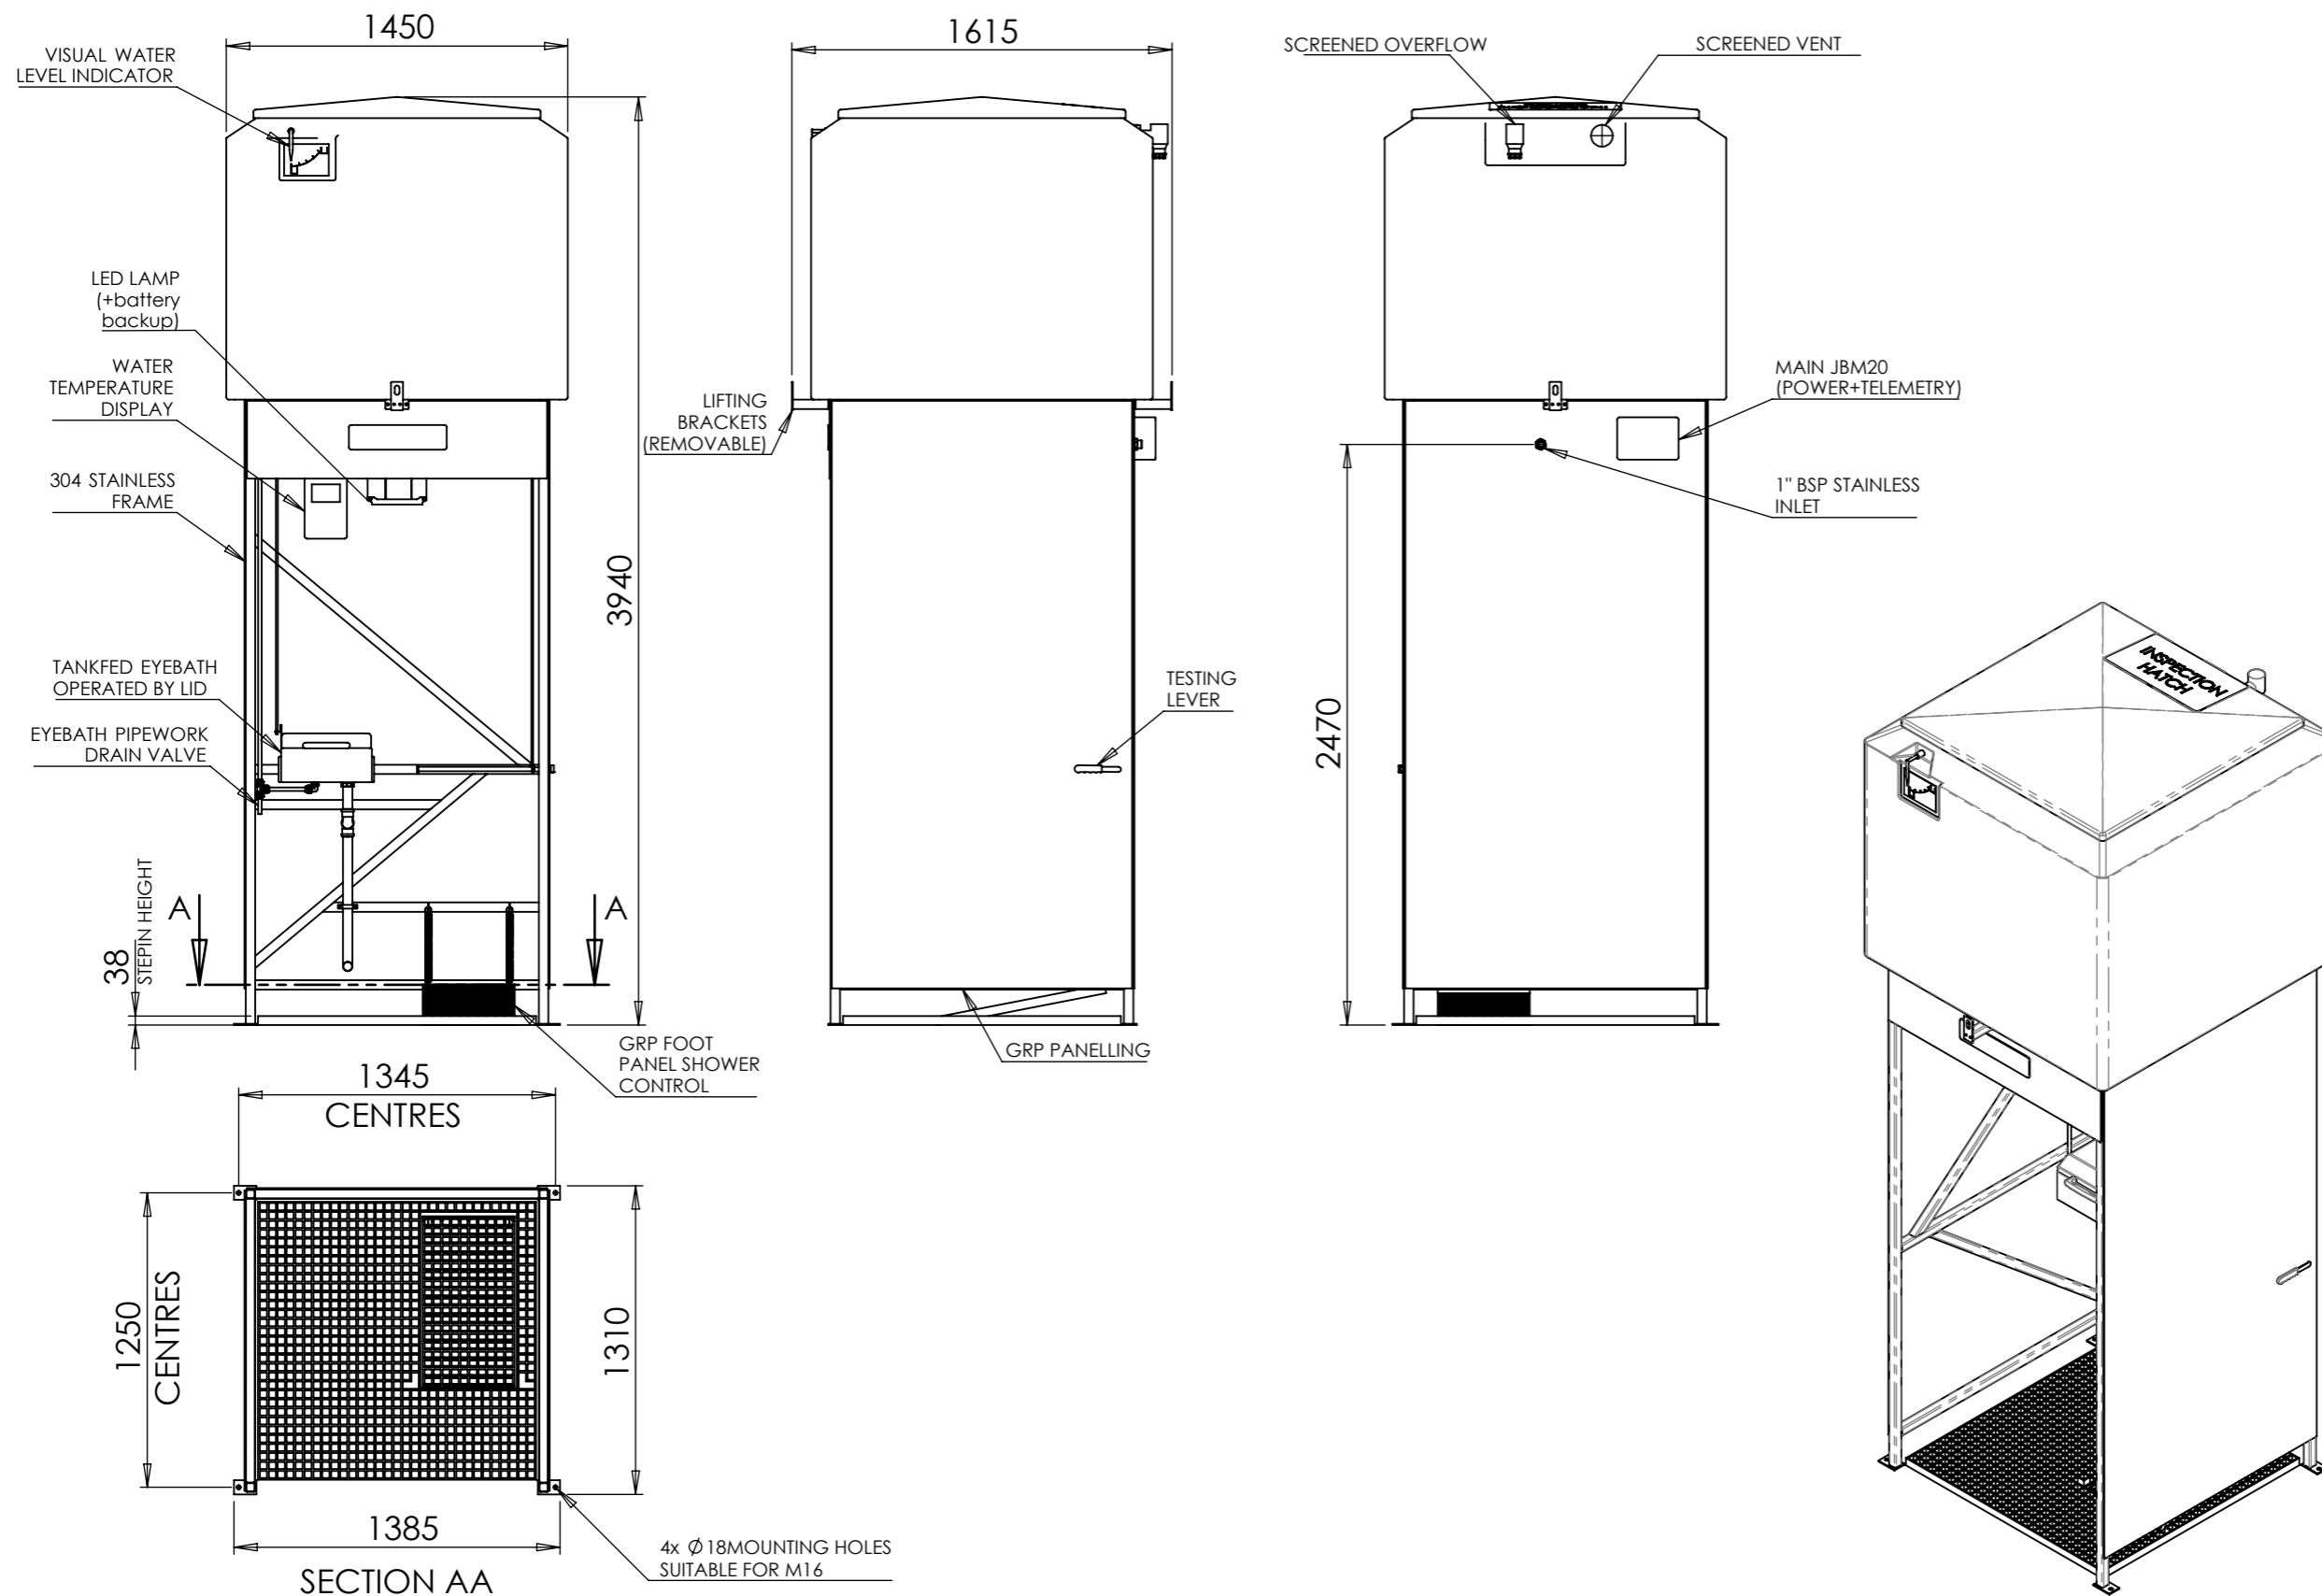

FOR REFERENCE ONLY

NOTES

PROPRIETARY AND CONFIDENTIAL

THE INFORMATION CONTAINED IN THIS DRAWING IS THE SOLE PROPERTY OF AQUA SAFETY SHOWERS INTERNATIONAL LTD. ANY REPRODUCTION IN PART OR AS A WHOLE WITHOUT THE WRITTEN PERMISSION OF AQUA SAFETY SHOWERS INTERNATIONAL LTD IS STRICTLY PROHIBITED.

DESCRIPTION

1500L TANK SHOWER

DWG NO.

ARBOLES P4

REV A

REV DATE: 10082021

A3

ARBOLES UK LTD